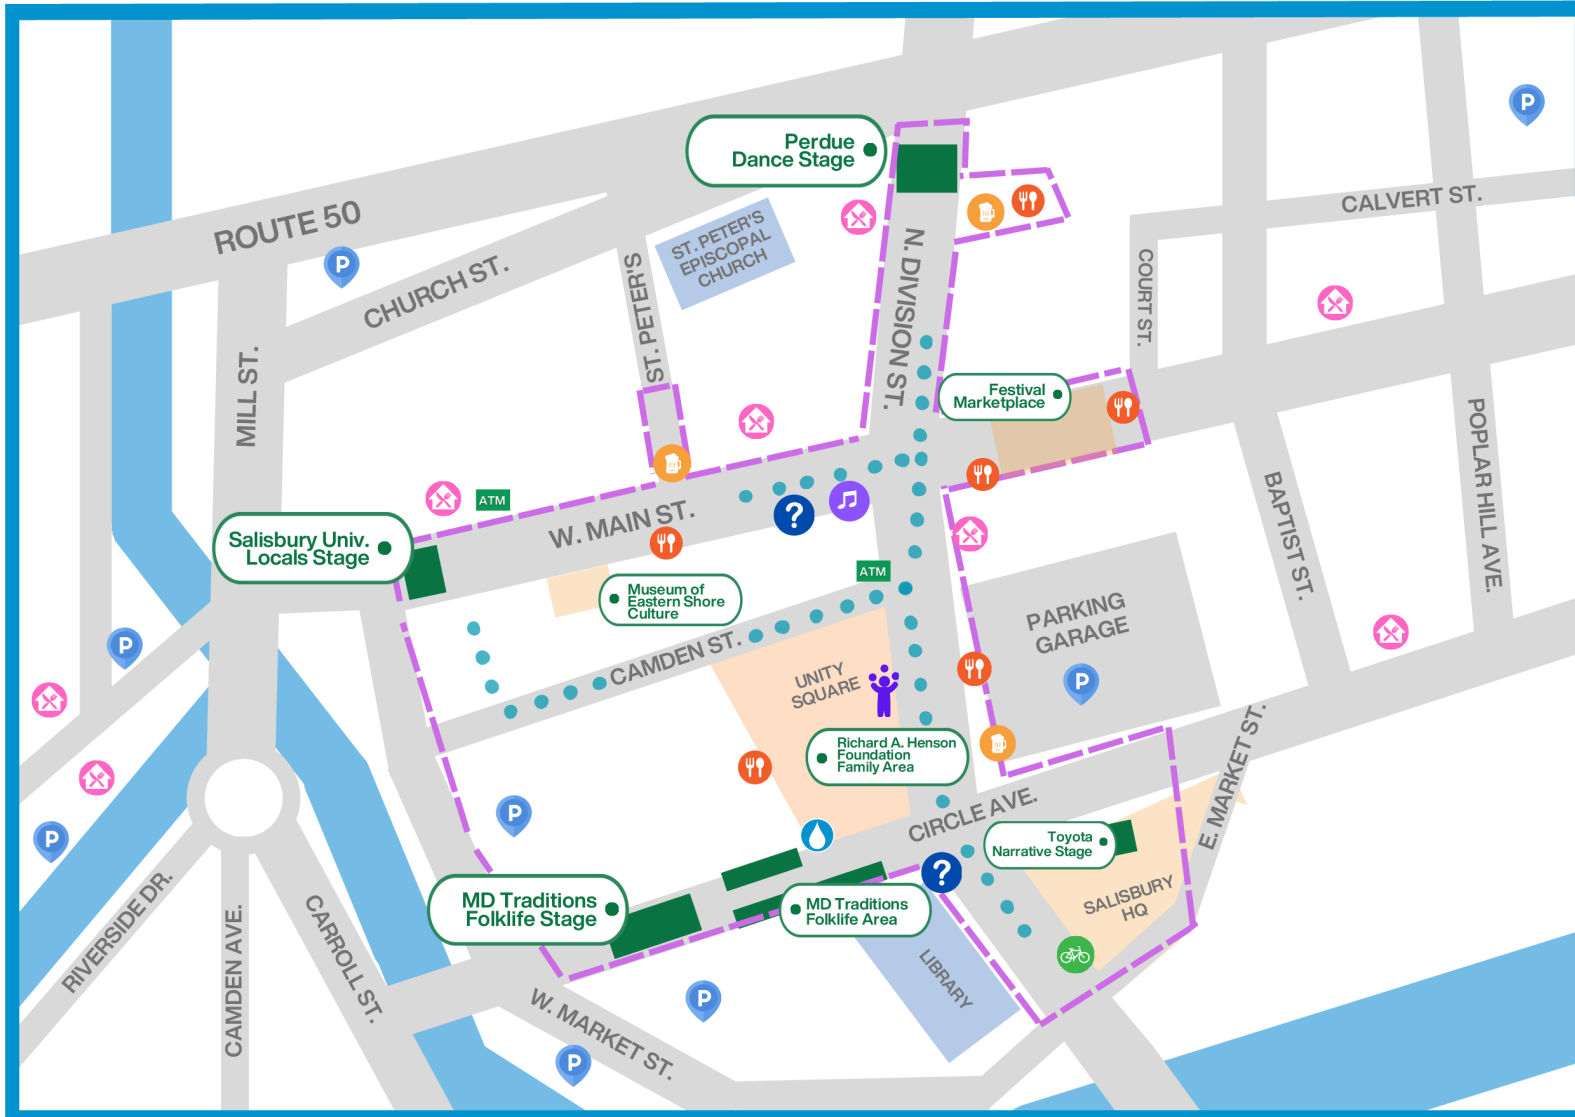

# MARYLAND FOLK FESTIVAL MAP

-  STAGE
-  GUEST SERVICES
-  POP-UP STREET PERFORMERS
-  FOOD COURT
-  BEER & WINE STATION
-  DOWNTOWN DINING
-  WATER BOTTLE REFILL STATION
-  FESTIVAL MERCH
-  BIKE VALET
-  ATM
-  FREE PUBLIC PARKING
-  FESTIVAL FOOTPRINT
-  COURTESY CART PATH