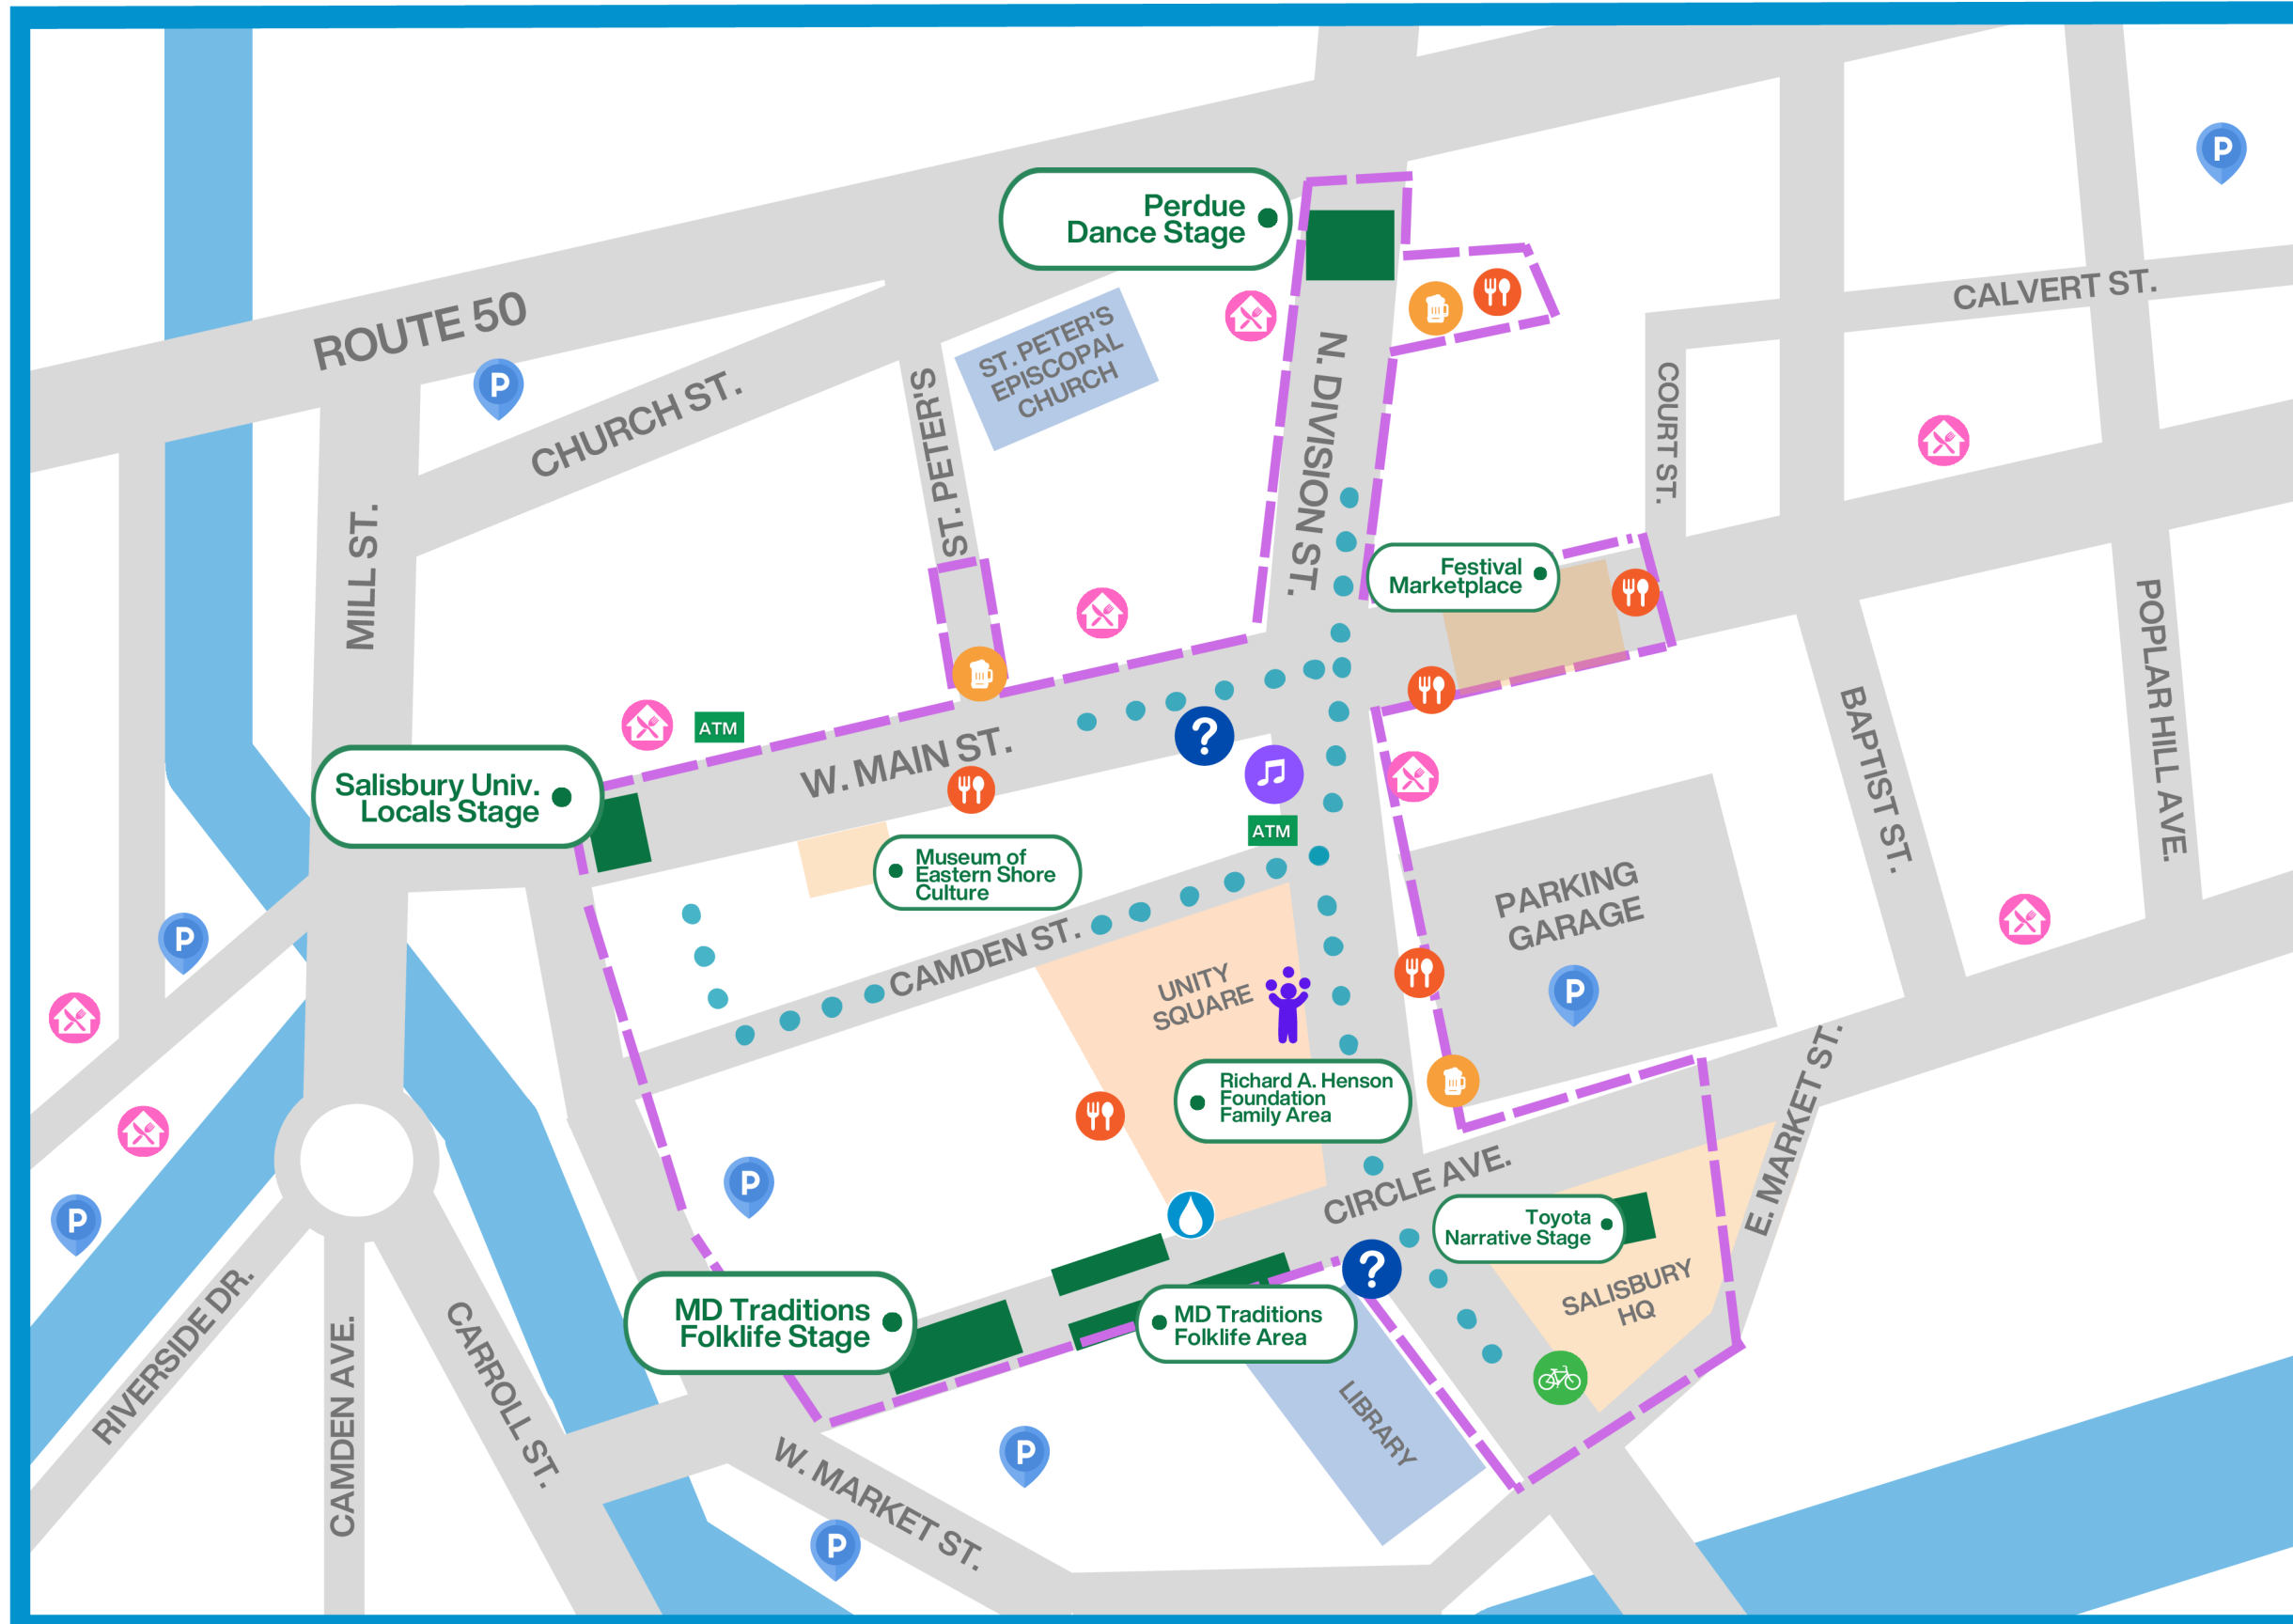

MARYLAND FOLK FESTIVAL

Sept 20-22, 2024

-  STAGE
-  GUEST SERVICES
-  POP-UP STREET PERFORMERS
-  FOOD COURT
-  BEER & WINE STATION
-  DOWNTOWN DINING
-  WATER BOTTLE REFILL STATION
-  FESTIVAL MERCH
-  BIKE VALET
-  ATM
-  FREE PUBLIC PARKING
-  FESTIVAL FOOTPRINT
-  COURTESY CART PATH