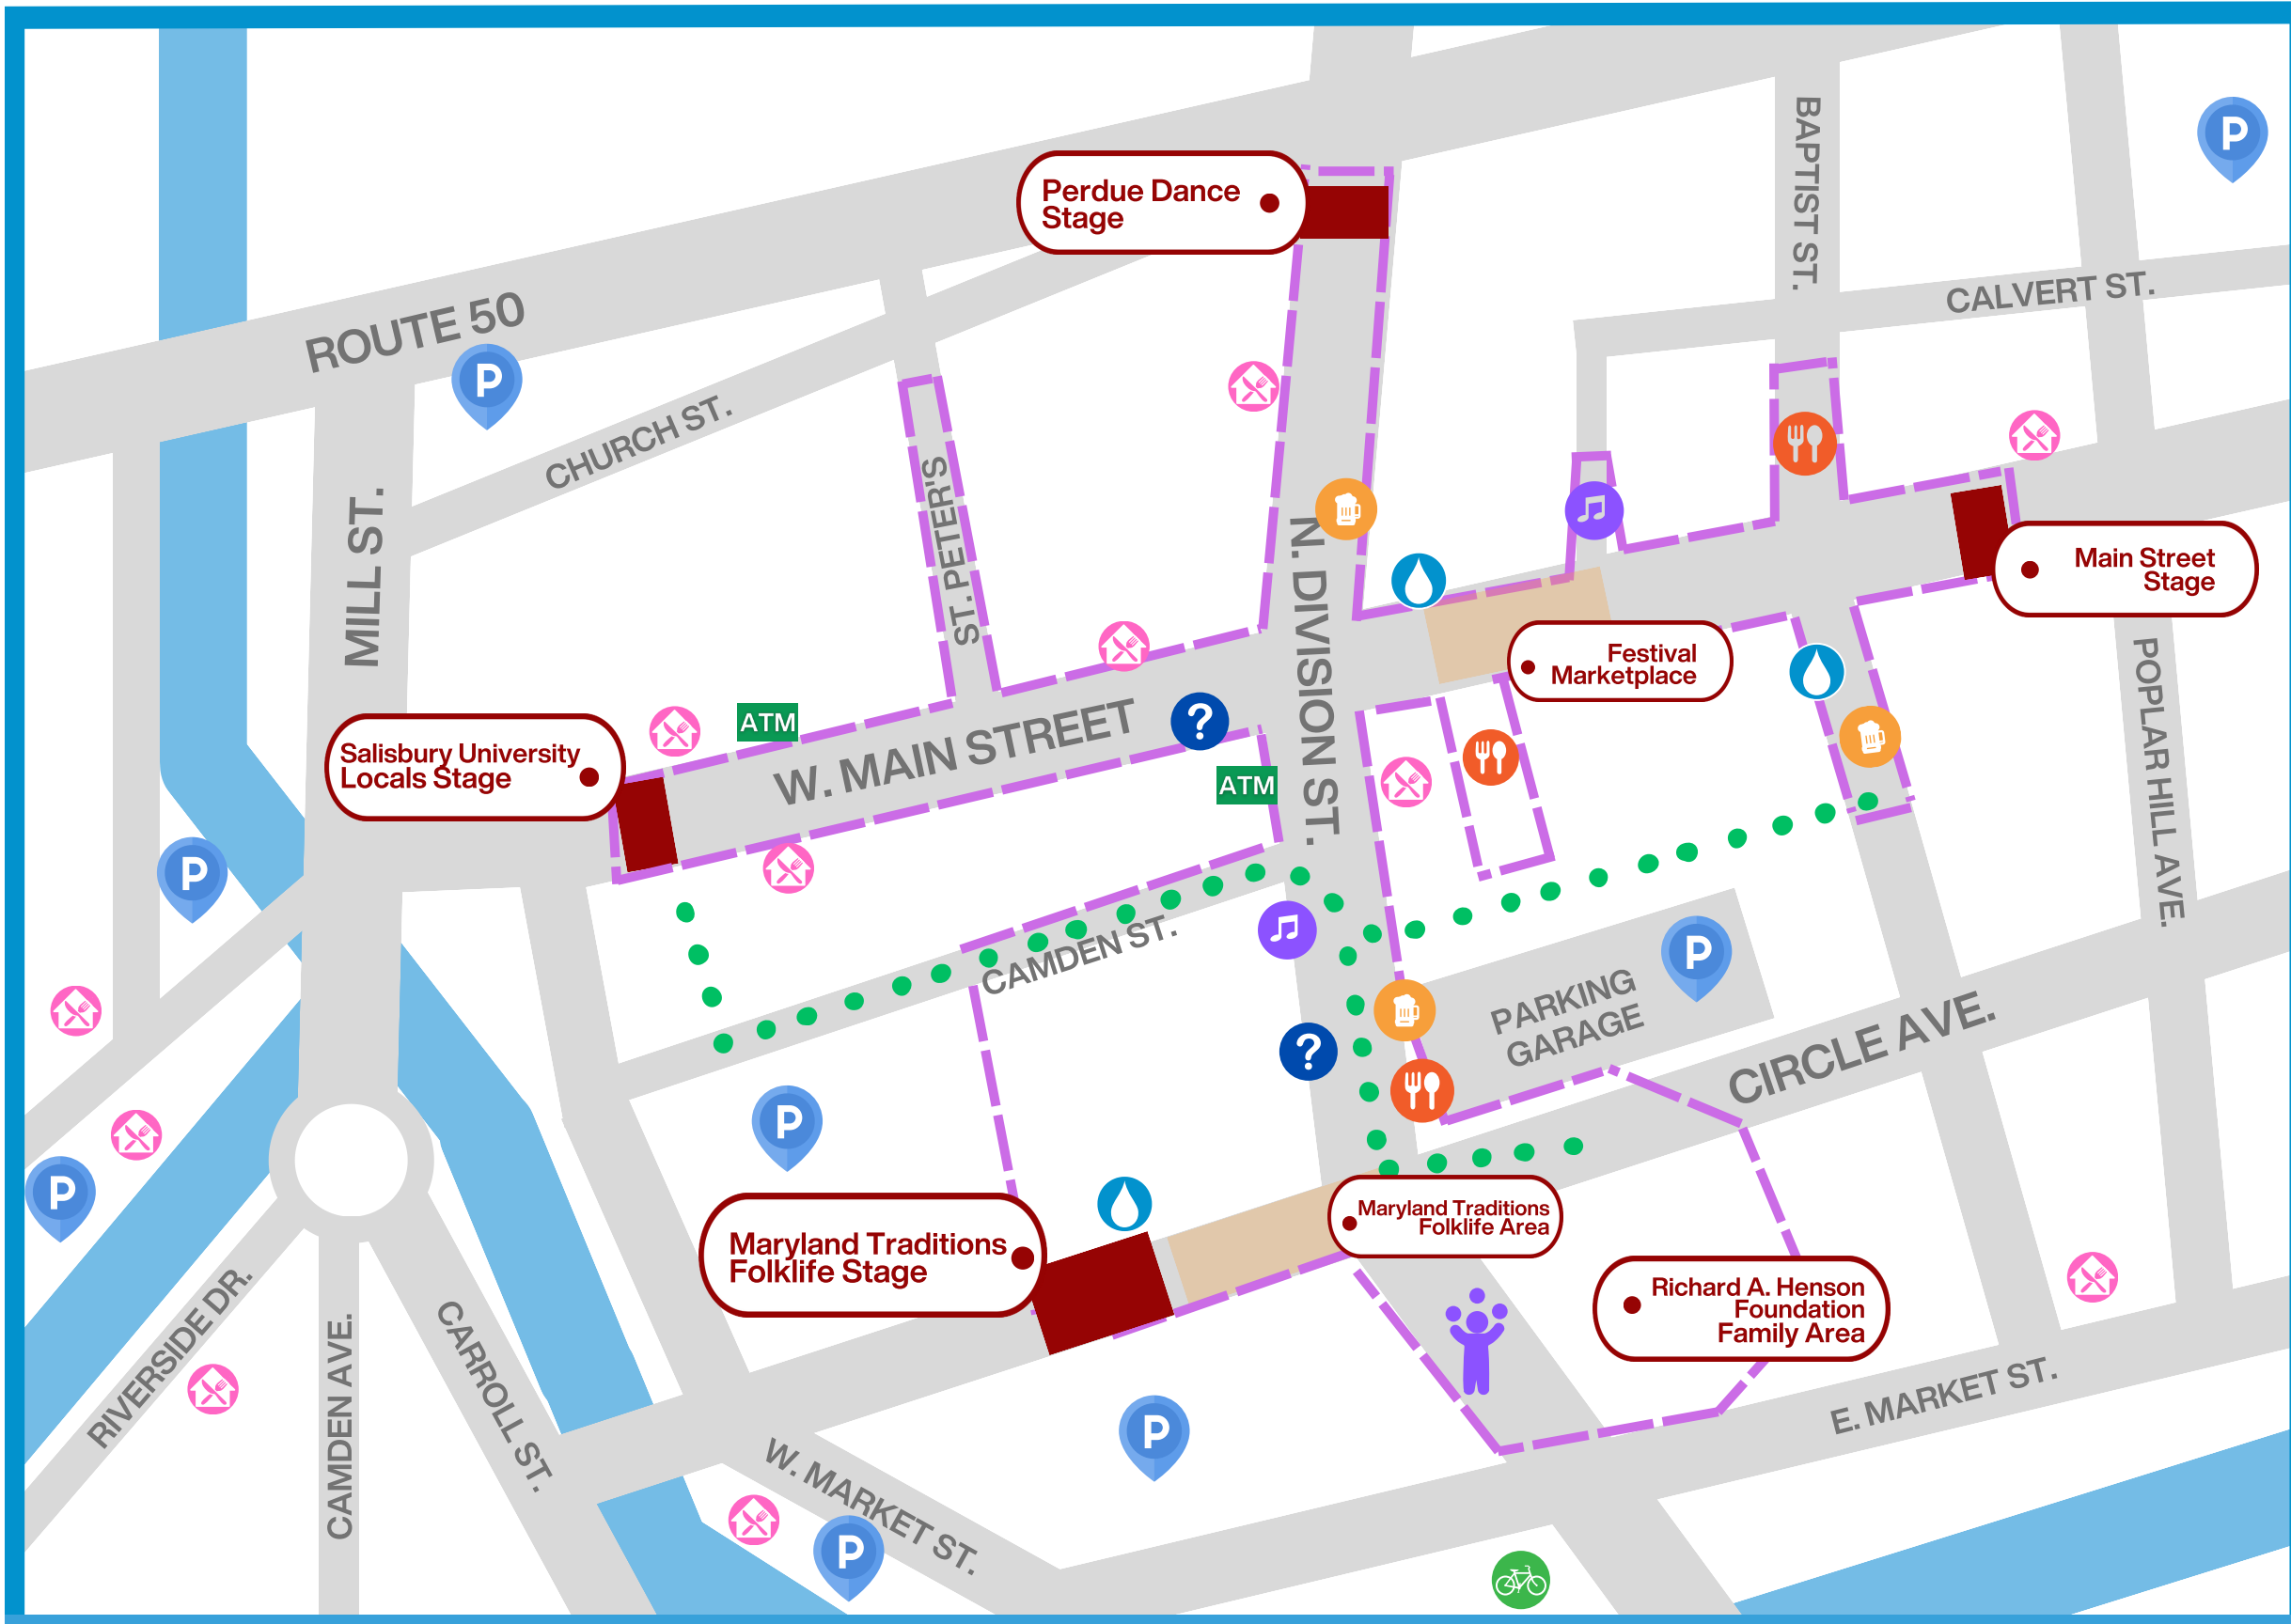

MARYLAND FOLK FESTIVAL MAP

-  PERFORMANCE STAGE
-  GUEST SERVICES
-  FESTIVAL MERCHANDISE
-  FOOD COURT
-  DOWNTOWN DINING
-  BEER & WINE
-  WATER BOTTLE REFILL STATION
-  ATM
-  BIKE VALET
-  STREET PERFORMANCE
-  FREE PARKING
-  FESTIVAL FOOTPRINT
-  COURTESY CART PATH